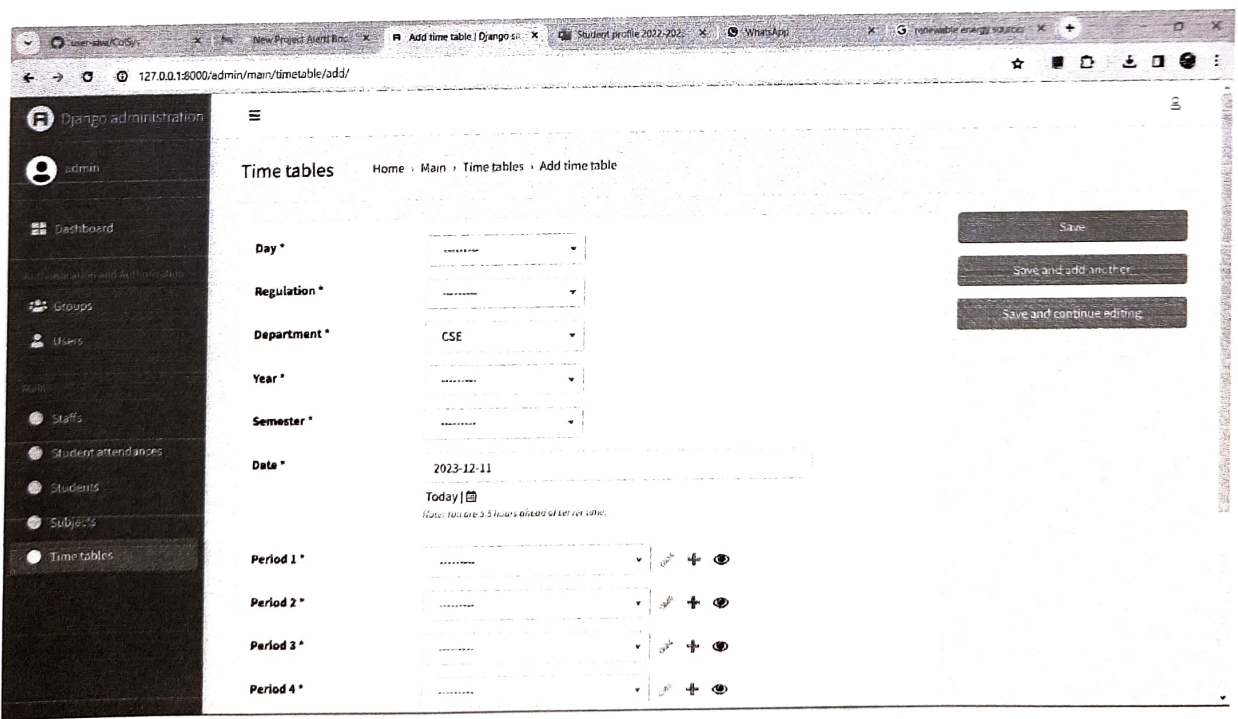

THAMIRABHARANI ENGINEERING COLLEGE

(Approved by AICTE, New Delhi and Affiliated to Anna University, Chennai)
Chathirampudukulam, Chidambaranagar - Vepemkulam Road.
Thatchanallur, TIRUNELVELI - 627358, Tamil Nadu.

SCREENSHOTS-ERP

ed
THAMIRABHARANI ENGINEERING COLLEGE
Tirunelveli, Tamil Nadu - 627358