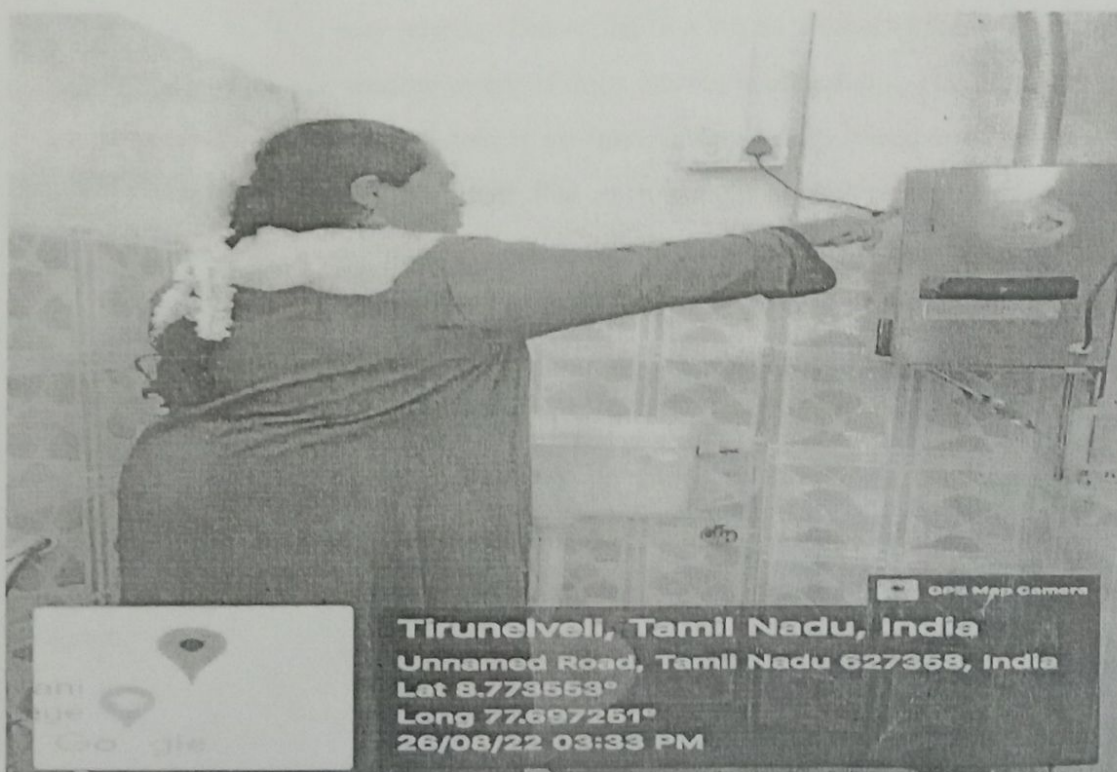

Figure 2: Staff explaining about using Incinerator - II

PRINCIPAL
THAMIRABHARANI ENGINEERING COLLEGE
Chathirampudukulam Village,
Chidambaranagar-Vepemkulam Road,
Thatchanallur, Tirunelveli - 627 358

Card