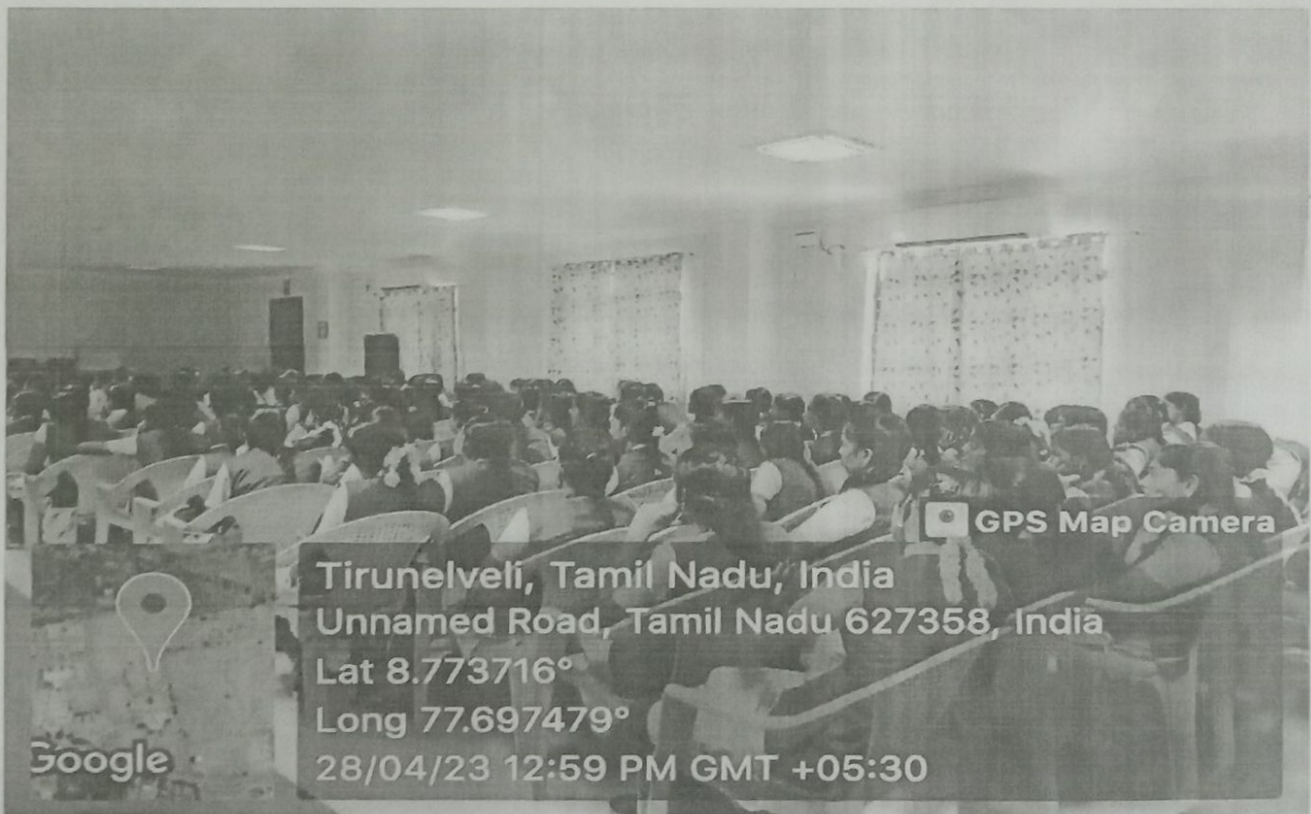

Figure 2: Resource person explaining about women's safety and security

PRINCIPAL
THAMIRABHARANI ENGINEERING COLLEGE
Chathirampudukulam Village,
Chidambaranagar-Vepemkulam Road,
Thatchanallur, Tirunelveli - 627 358.