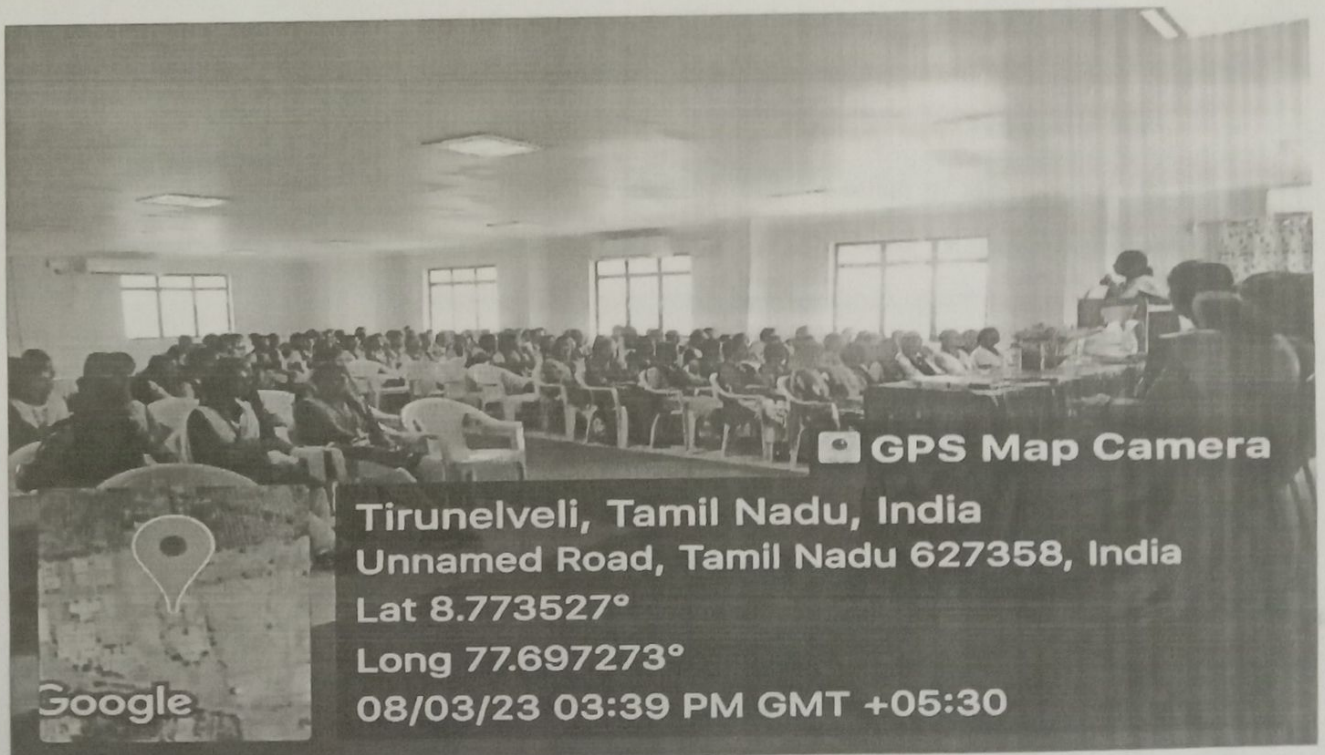

Figure 4: Motivational speech by resource person

Carah