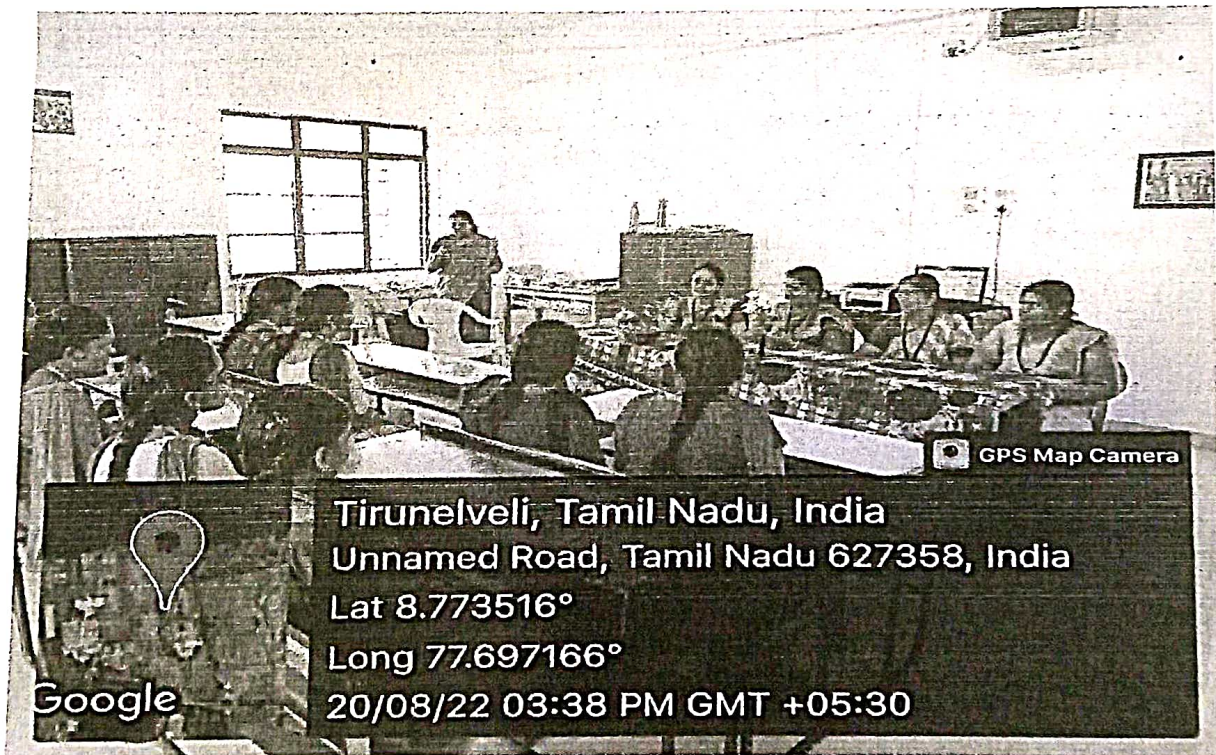

Figure 1: Women Empowerment Cell – Constitution Members

Figure 2: Women Empowerment Action plan Meeting - I

PRINCIPAL

THAMIRABHARANI ENGINEERING COLLEGE  
Chathirampudukulam Village,  
Chidambaranagar-Vepenkulam Road,  
Thatchanallur, Tirunelveli - 627 358