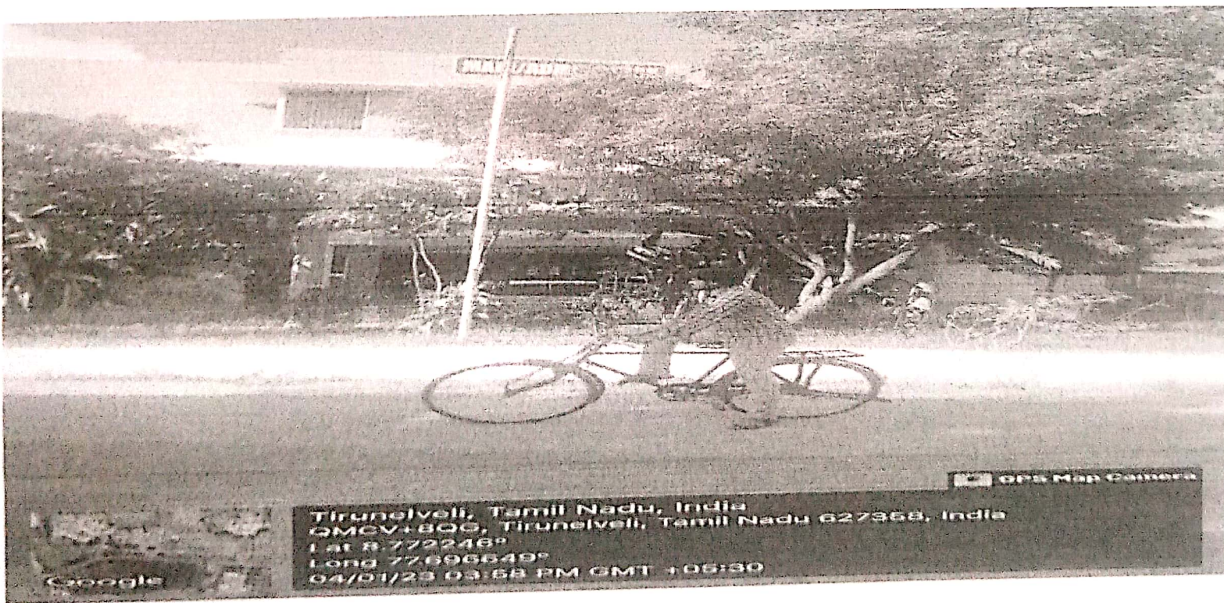

Fig 3: Green Campus-using Bicycle

Fig 4: Green Campus-using Bicycle

PRINCIPAL
THAMIRABHARANI ENGINEERING COLLEGE
 Chathirampudukulam Village,
 Chidambaranagar - Vepenkulam Road,
 Thatchanallur, Tirunelveli - 627 358.