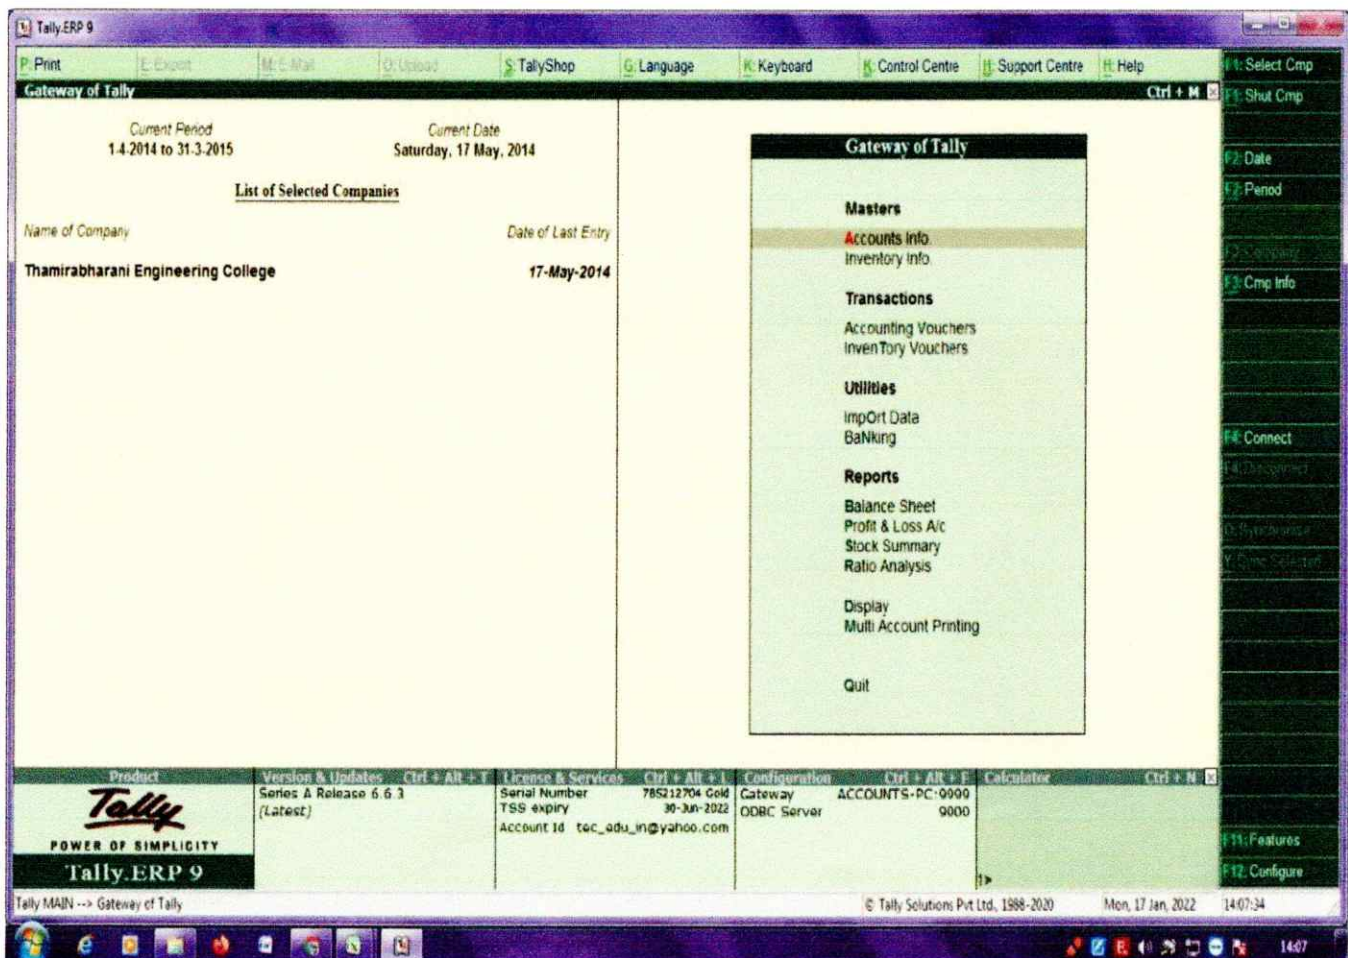

PRINCIPAL
THAMIRABHARANI ENGINEERING COLLEGE
Chathirampudukulam Village,
Chidambaranagar-Vepemkulam Road,
Thatchanallur, Tirunelveli - 627 358