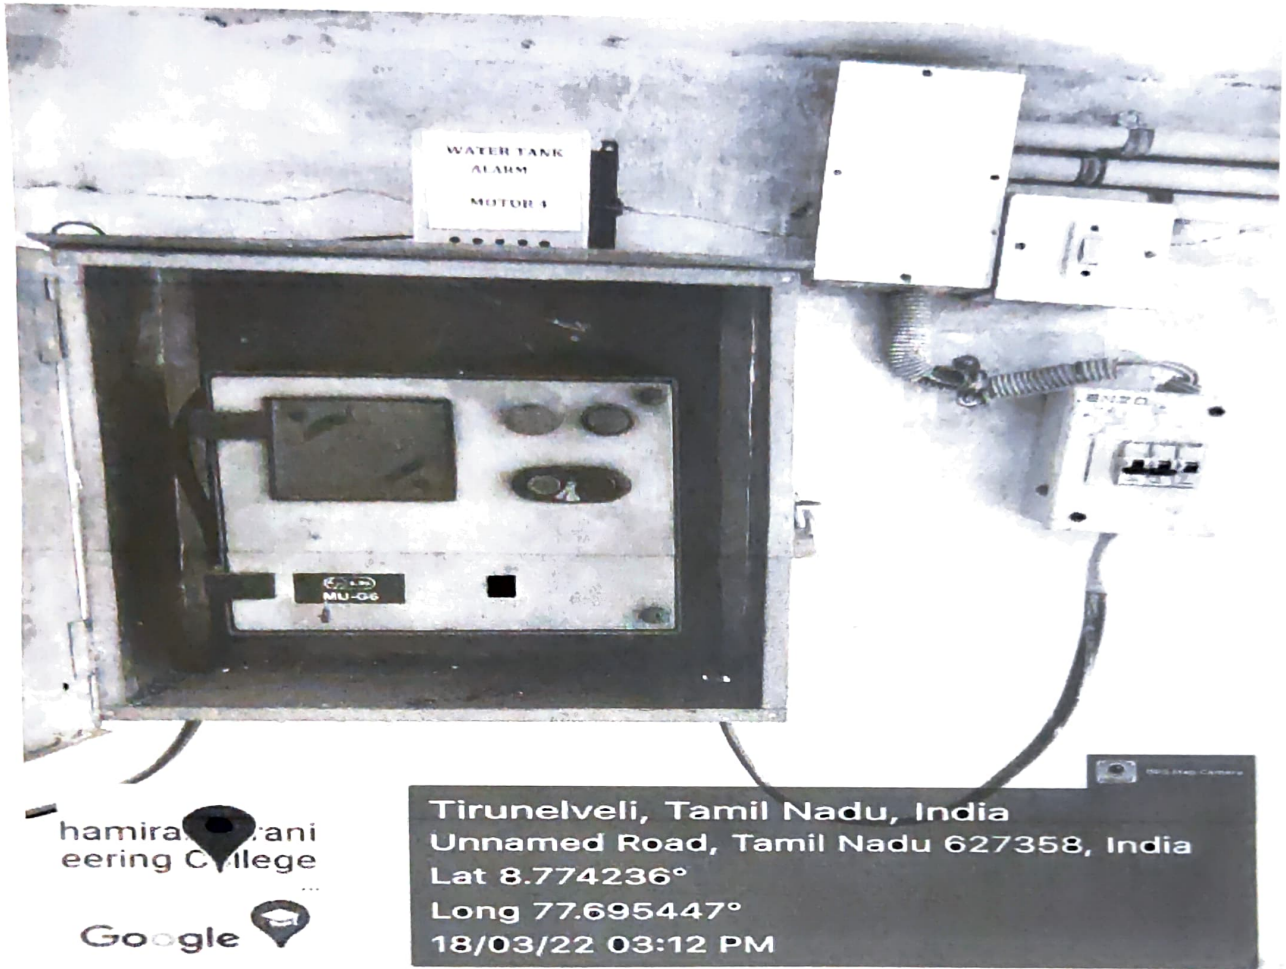

Figure 2: Water tank Alarm in Main block

*dky*  
PRINCIPAL  
THAMIRABHARANI ENGINEERING COLLEGE  
Chathirampudukulam Villaga,  
Chidambarenagar - Vepemkulam Road,  
Thatchanallur, Tirunelveli - 627 358.